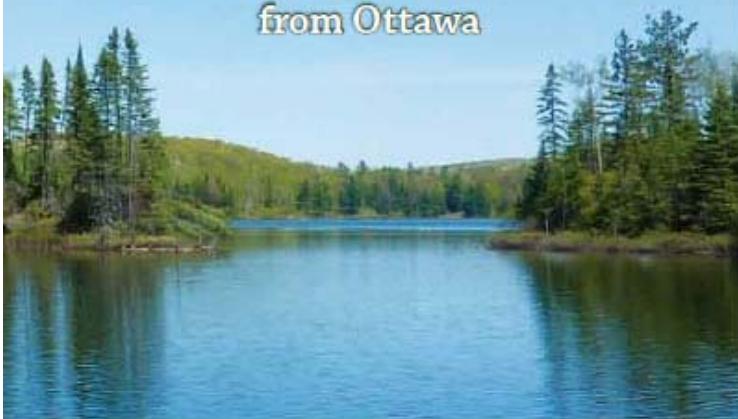

Build Your Dream Vacation Home

20 exclusive lakefront lots
Pristine wilderness, stunning views
Lots from 1 to 2 acres each
A tranquil 4-season getaway
Hydro service to each lot
Strong cell phone service

Just 90 minutes
from Ottawa

ArtesiaPeaksEstates.com

Gorgeous Lakefront Lots

20 exclusive lakefront lots
Just 90 minutes from Ottawa
Rich in local attractions
Gated private road
Hydro service to each lot
Secluded, exclusive community